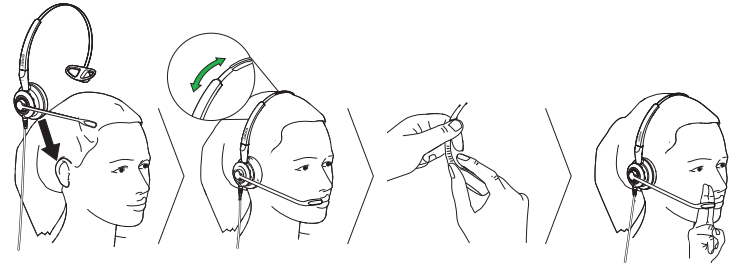

# How to connect

Duo or mono models with QD connectivity

QD connectivity

Duo or mono models with USB connectivity simply plug into the USB port on your PC

# How to wear

Jabra Biz 2400 II headsets have adjustable headbands for all day wearing comfort and bendable 360° spin boom arms, so they can be easily adjusted without breaking. It is recommended to position the microphone close to your mouth (approx. two fingers width).