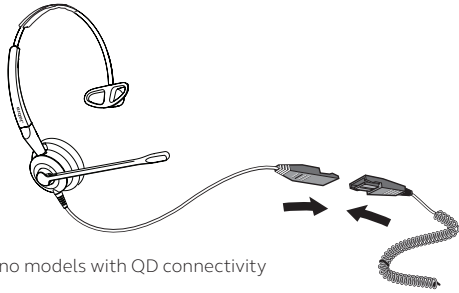

How to connect

Duo or mono models with QD connectivity