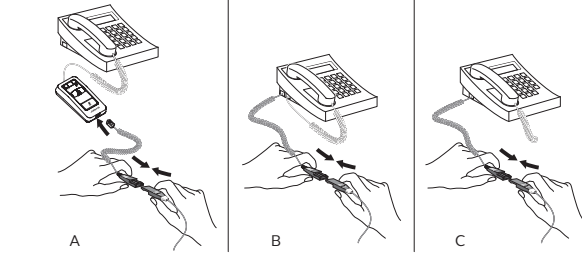

QD connectivity